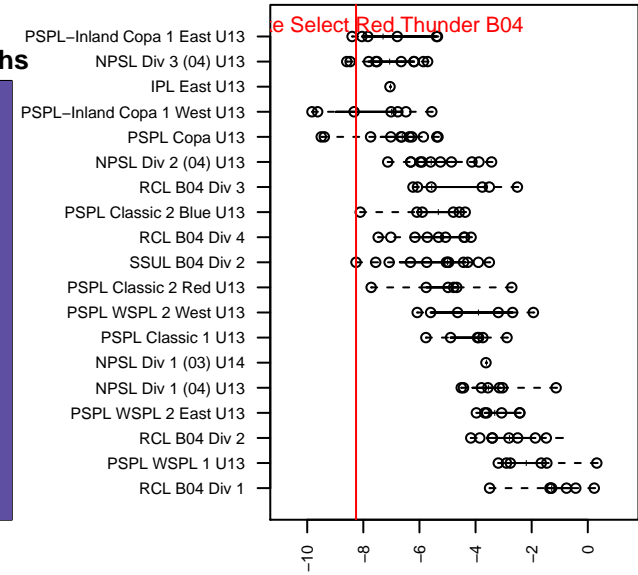

**attack and defense rating
relative to others at age
and all opponents in last 13 months**