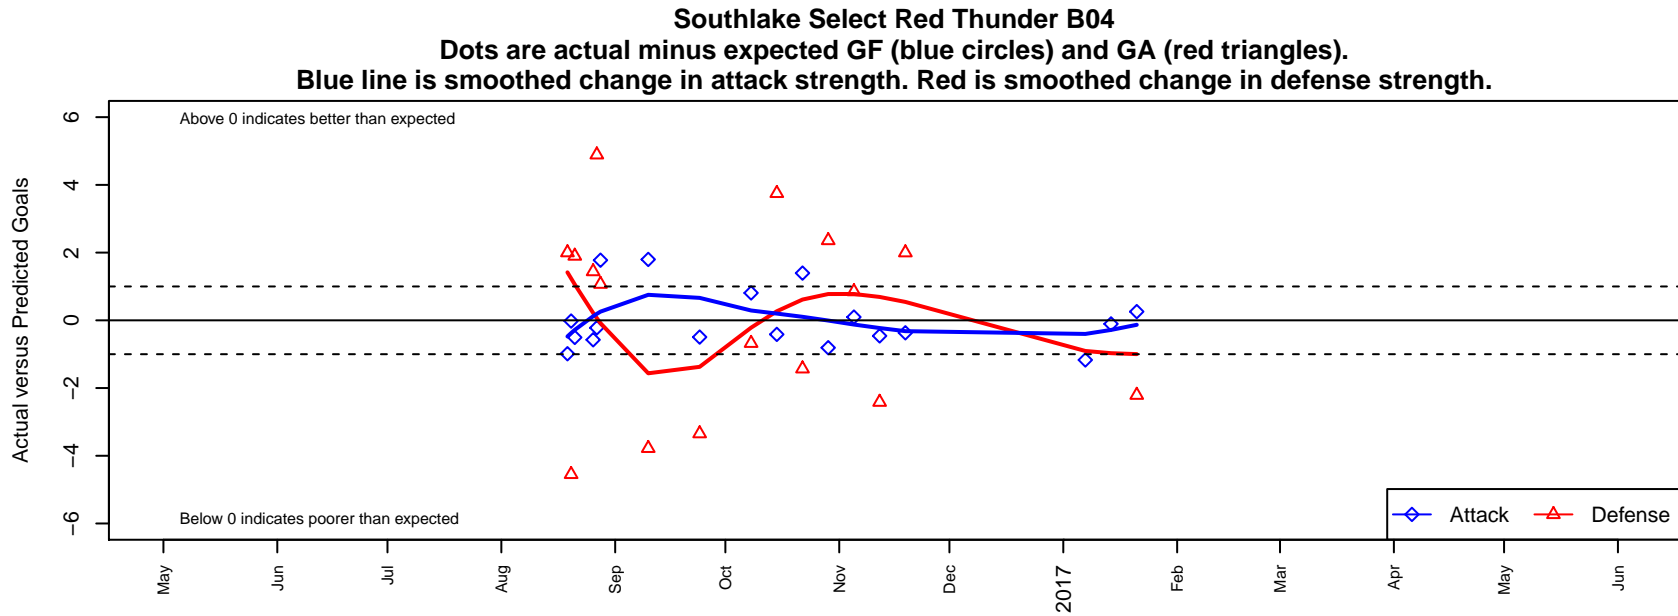

Southlake Select Red Thunder B04

Southlake Select SC
 Newcastle, WA
 B04 total strength=464
 attack=0.35 defense=0.28
 fall league = SSUL B04 Div 2

alt names used:
 Southlake Select B04 Red
 Southlake Thunder
 Tukwila Thunder B04
 Southlake Select B04 Red

Venues played:
 2016 Xtreme Cup BU13 Bronze
 2016 River Jam Samba U13
 2016 SSUL B04 Division 2
 2016 Founders Cup B04 Div A

**attack and defense variance (black dot)
relative to other teams
and top 10 in region**